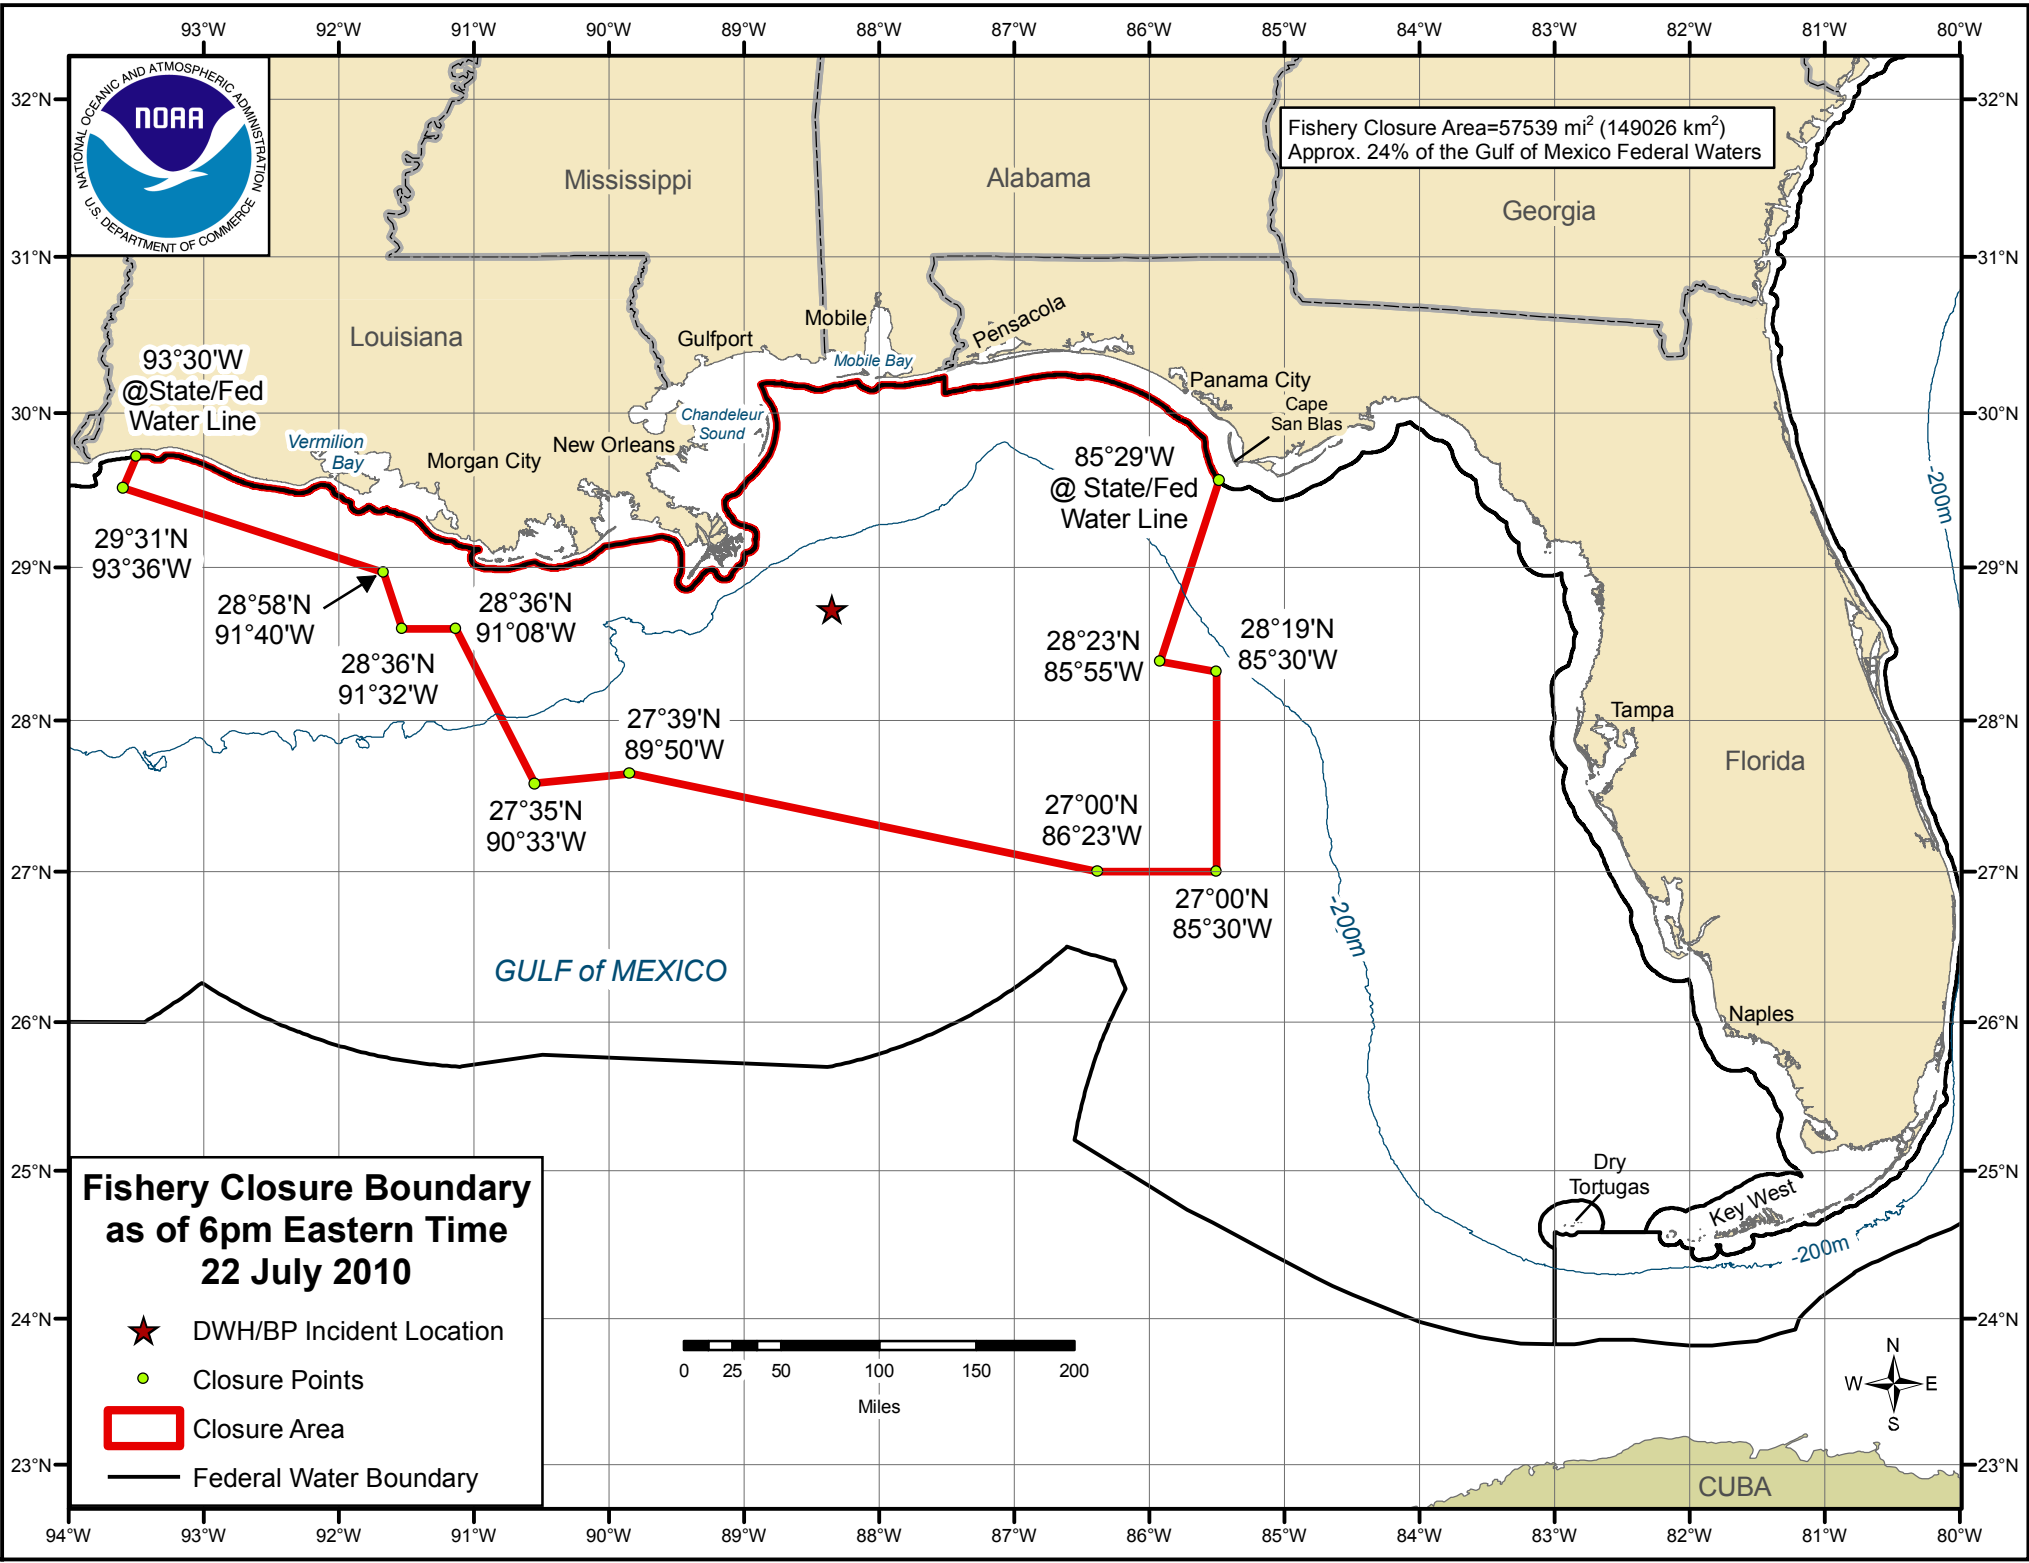

Fishery Closure Area=57539 mi² (149026 km²)
Approx. 24% of the Gulf of Mexico Federal Waters

**Fishery Closure Boundary
as of 6pm Eastern Time
22 July 2010**

- ★ DWH/BP Incident Location
- Closure Points
- ▭ Closure Area
- Federal Water Boundary